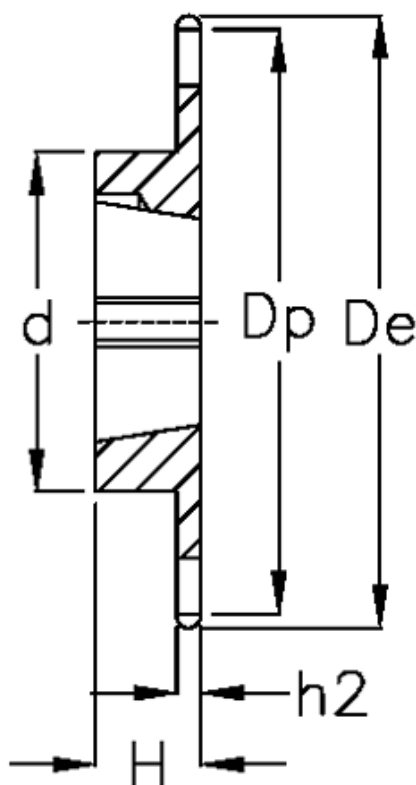

Data Sheet

Article number: 616031007014

Description: Taperbored sprocket 12 B-1 Z=14 simplex
for bushing 1210

Measures

| | | | |
|----------------|----------------|-----------------|--------|
| C | = 2 | h1 | = 11.1 |
| d | = 70 | Material | = Stål |
| De | = 93.6 | Number of teeth | = 14 |
| Dp | = 85.61 | | |
| For bush | = 1610 | | |
| For chain size | = 3/4" x 7/16" | | |
| For chain type | = 12 B-1 | | |
| H | = 25 | | |